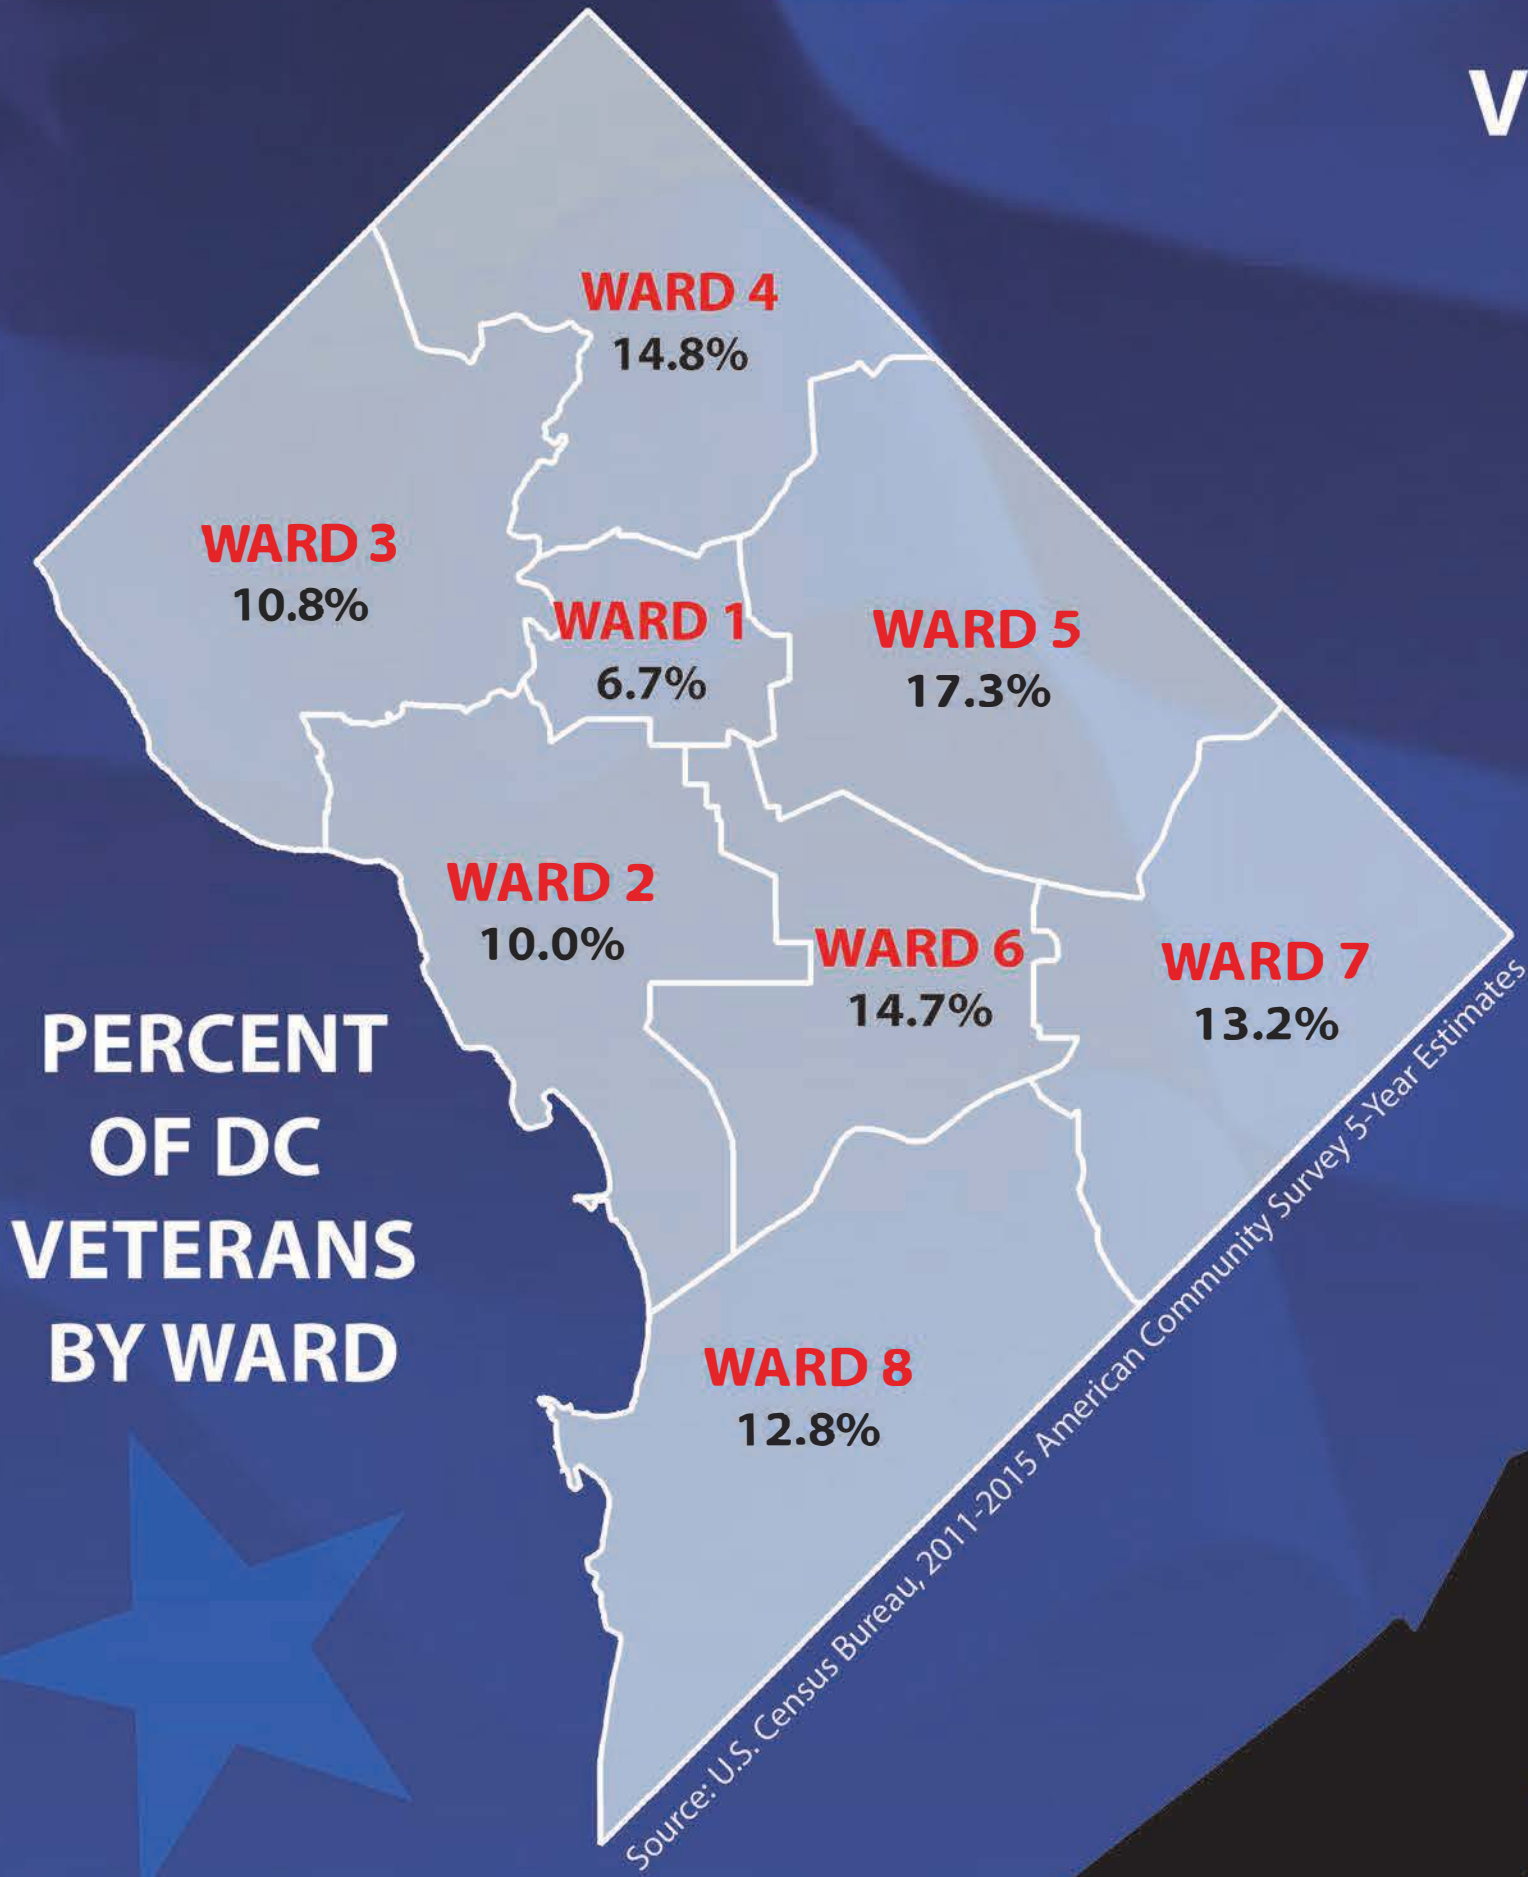

DC VETERANS

2016 STATISTICS

VETERANS POPULATION: **26,346**

- Unemployment rate.....6.9%
- With a service-connected disability.....15.7%
- Veterans in poverty.....14.1%
- Percent female.....11.1%
- Median income.....**\$51,902**

*EDUCATIONAL ATTAINMENT

*[Data applies to veterans 25 years and over]

PERIOD OF SERVICE

- Gulf War I and II.....**48.1%**
- Vietnam War.....29.1%
- Korean War.....7.8%
- World War II.....2.1%

RACE, HISPANIC OR LATINO ORIGIN

- Black.....**55.0%**
- White.....39.6%
- Asian.....1.1%
- Two or more races.....1.9%

Hispanic or Latino.....5.3%**

**Hispanics can be of any race.