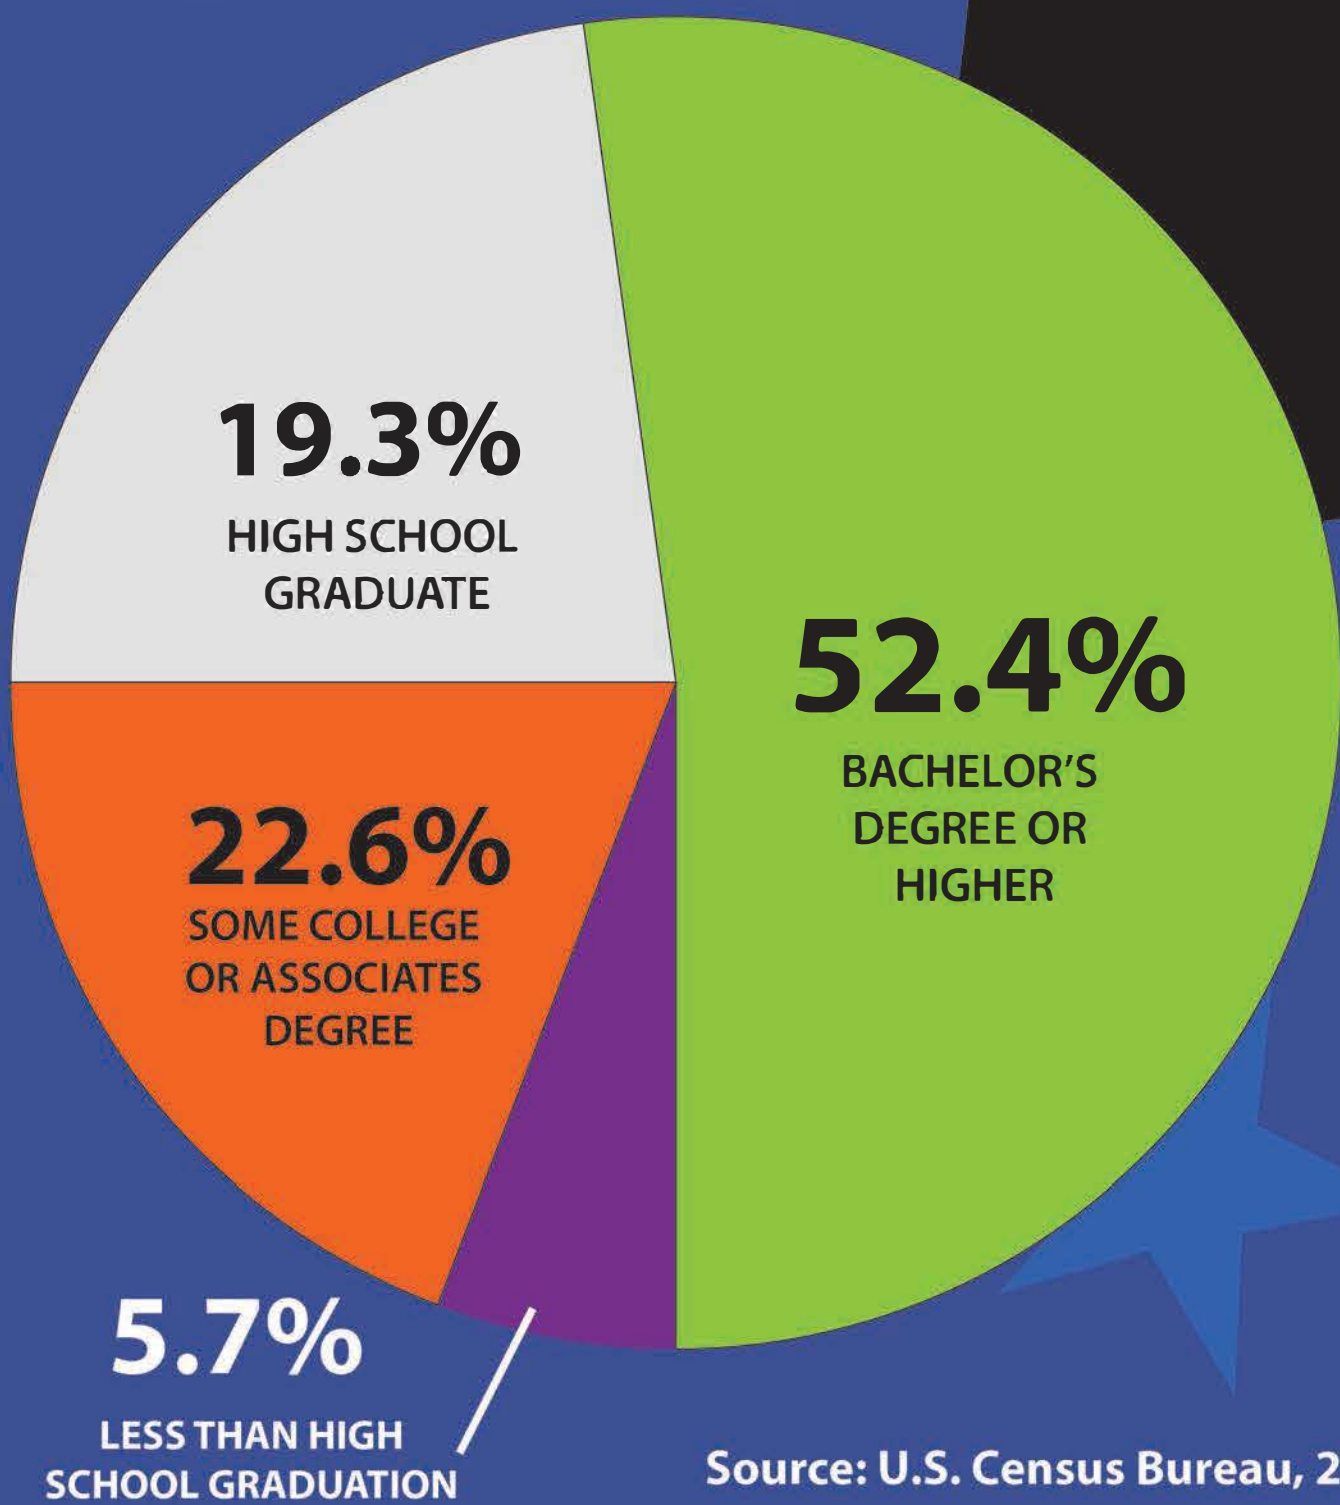

DC VETERANS

2016 STATISTICS

VETERANS POPULATION: **26,346**

- Unemployment rate.....6.9%
- With a service-connected disability.....15.7%
- Veterans in poverty.....14.1%
- Percent female.....11.1%
- Median income.....**\$51,902**

*EDUCATIONAL ATTAINMENT

*[Data applies to veterans 25 years and over]

PERIOD OF SERVICE

- Gulf War I and II.....**48.1%**
- Vietnam War.....29.1%
- Korean War.....7.8%
- World War II.....2.1%

RACE, HISPANIC OR LATINO ORIGIN

- Black.....**55.0%**
- White.....39.6%
- Asian.....1.1%
- Two or more races.....1.9%

Hispanic or Latino.....5.3%**

**Hispanics can be of any race.